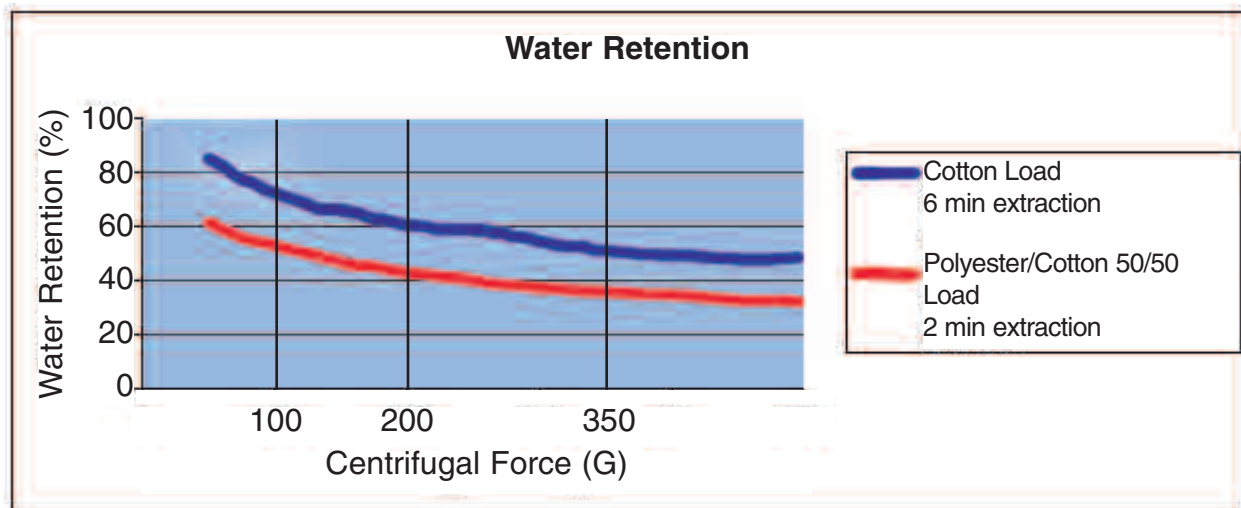

Thinking of you

PROFESSIONAL LAUNDRY

Water Retention 100G • 200G • 350G washers

Cotton Load

6 minute extraction

<u>Centrifugal Force</u>	<u>Water Retention %</u>
100G	72
200G	60
350G	51

Polyester/Cotton 50/50 Load

2 minute extraction

<u>Centrifugal Force</u>	<u>Water Retention %</u>
100G	53
200G	43
350G	35

The future of professional laundry has arrived.

Electrolux is world renowned for superior products and exceptional service. Parts and technical support are available for virtually every machine ever sold in the United States and Canada through our extensive dealer network. When you buy Electrolux Professional Laundry systems, you are investing in the future of your business.

Share more of our thinking at www.electroluxusa.com/laundrysystems